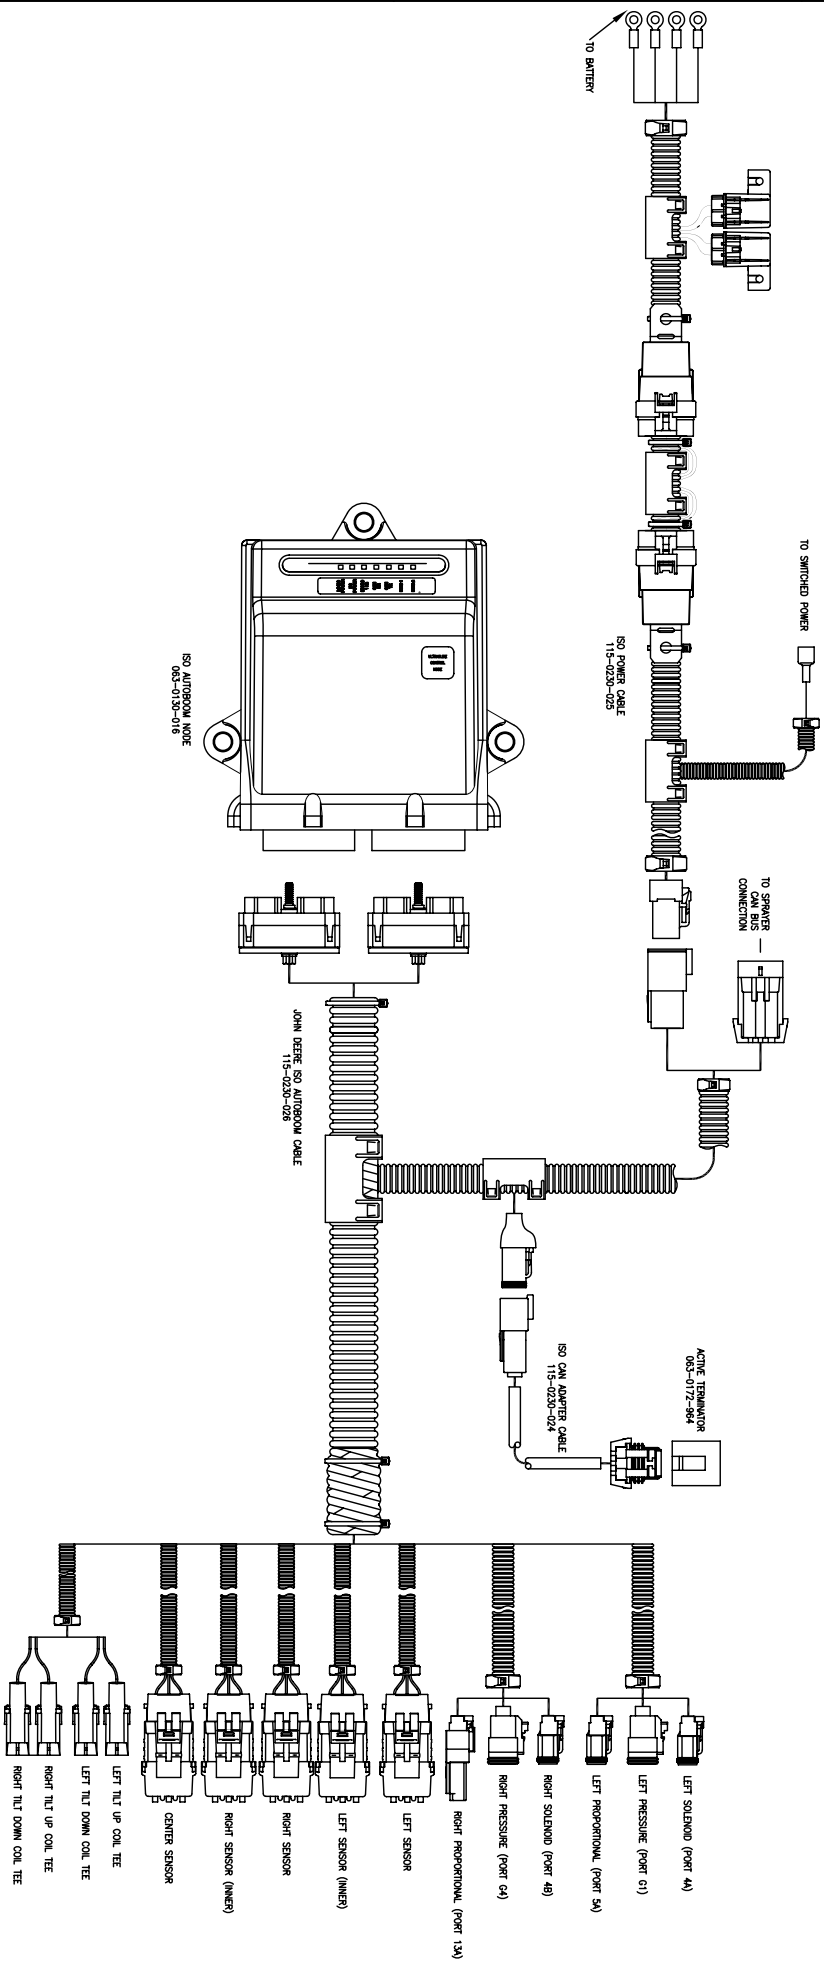

# ISO AUTOBOOM FOR JOHN DEERE SELF PROPELLED SPRAYERS

ECO NO.	ORIGIN.	SERV. MGR.	PROD. CHAMP.	ENG.	DRAFT.	REV.	DRAWING NO.
E12975	BDB	TAC	ADA	BDB	LA11	A	054-2430-002