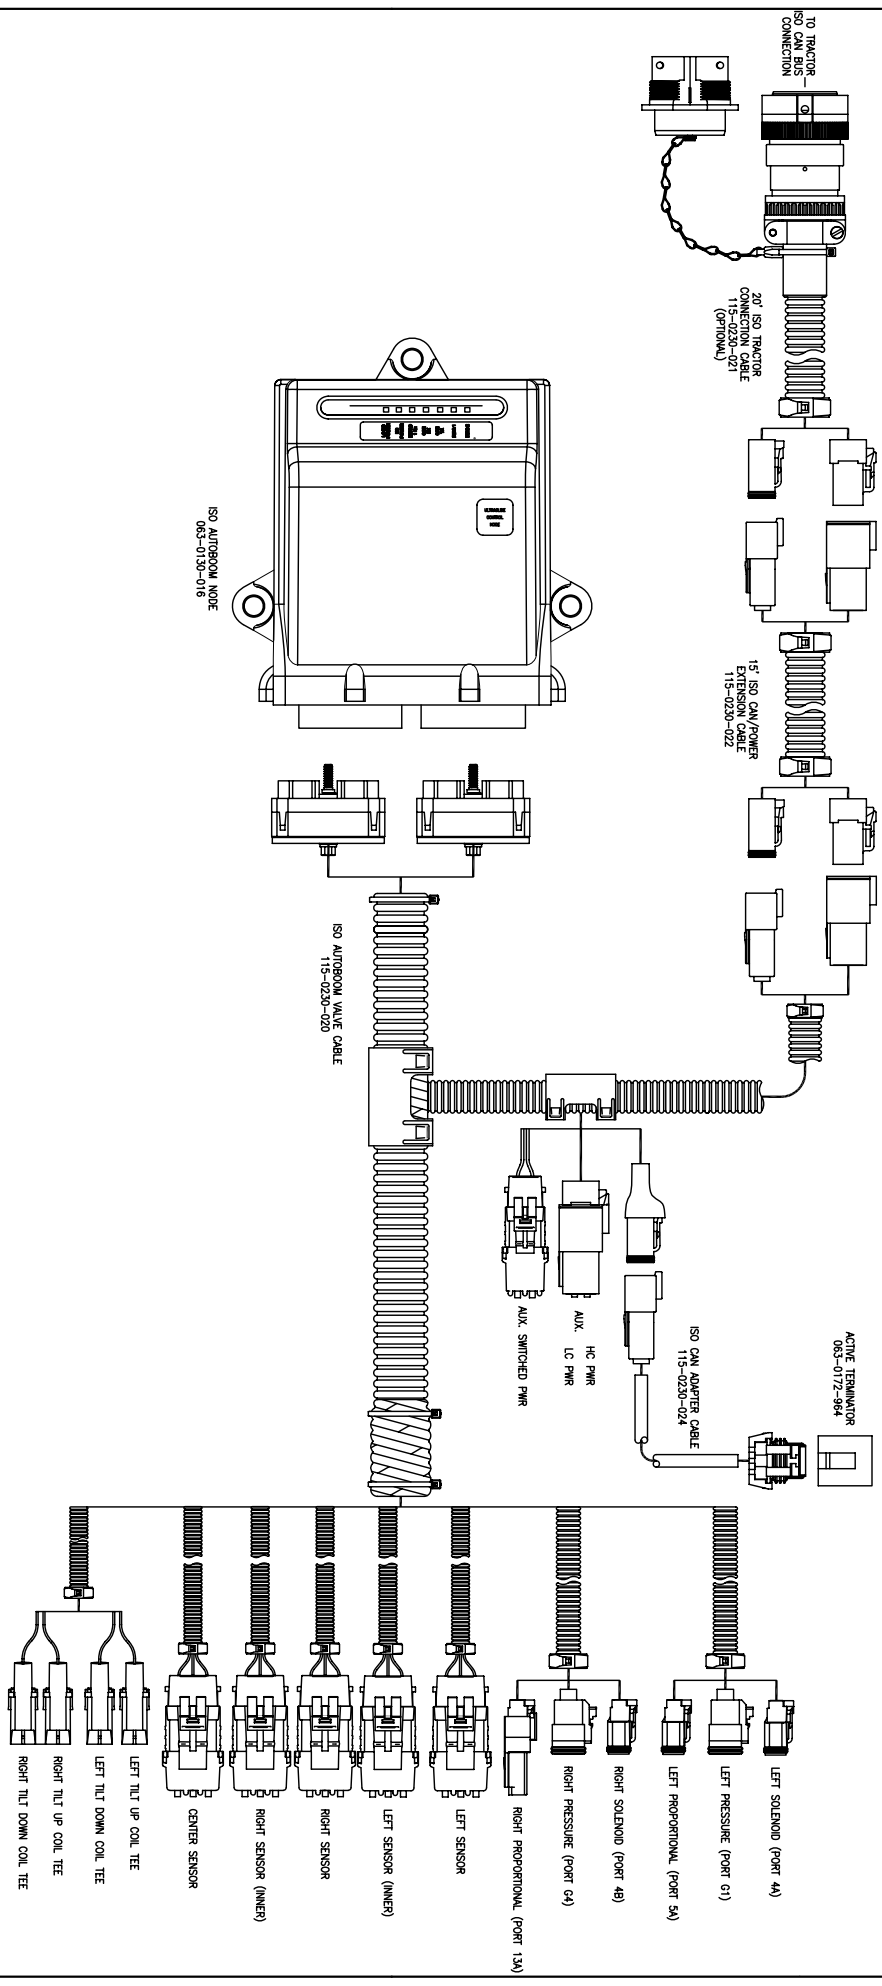

ISO AUTOBOOM FOR PULL-TYPE SPRAYERS W/OUT JOHN DEERE RATE CONTROL

ECO NO.	ORIGIN.	SERV. MGR.	PROD. CHAMP.	ENG.	DRAFT.	REV.	DRAWING NO.
E12975	BDB	TAC	ADA	BDB	LA11	A	054-2430-003