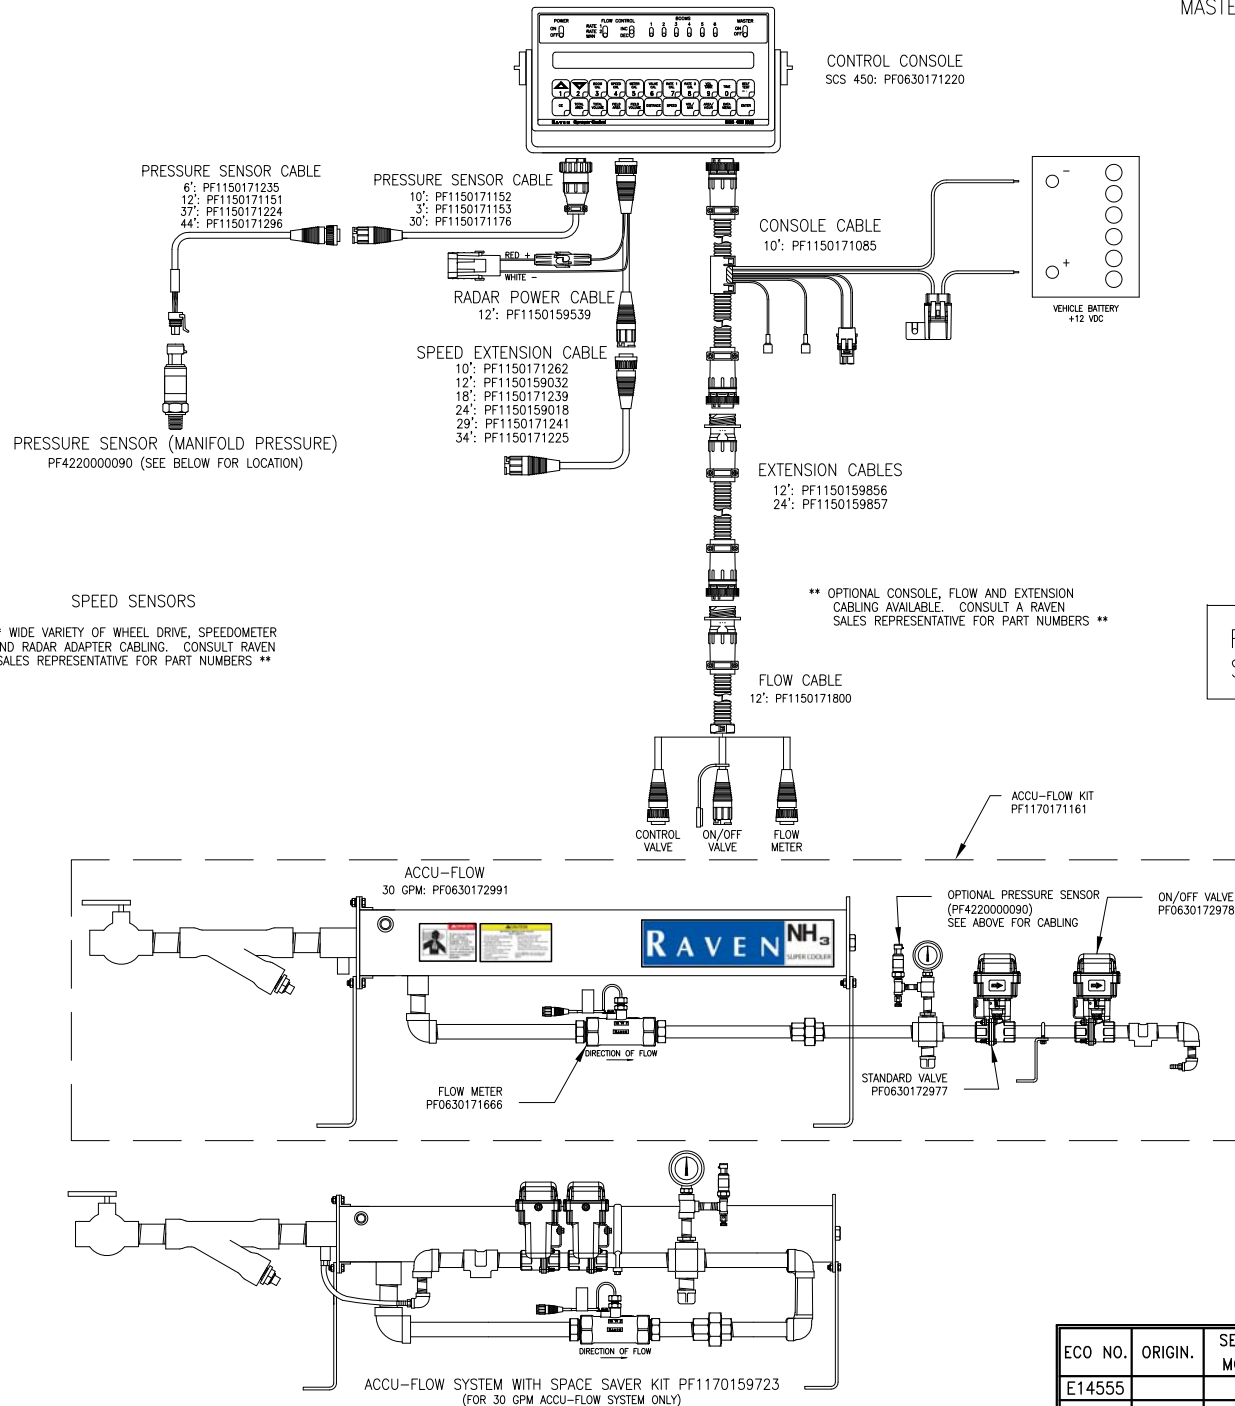

SCS 450 WITH ACCUFLOW, 2 VALVE SYSTEM SINGLE SECTION BAR

(INCLUDES STANDARD VALVE AND MASTER ON/OFF VALVE)

SPEED SENSORS
** WIDE VARIETY OF WHEEL DRIVE, SPEEDOMETER AND RADAR ADAPTER CABLING. CONSULT RAVEN SALES REPRESENTATIVE FOR PART NUMBERS **

** OPTIONAL CONSOLE, FLOW AND EXTENSION CABLING AVAILABLE. CONSULT A RAVEN SALES REPRESENTATIVE FOR PART NUMBERS **

REFER TO SAFETY SECTION IN MANUAL

ECO NO.	ORIGIN.	SERV. MGR.	PROD. CHAMP.	ENG.	DRAFT.	REV.	DRAWING NO.
E14555					MAP	A	PF0542800011