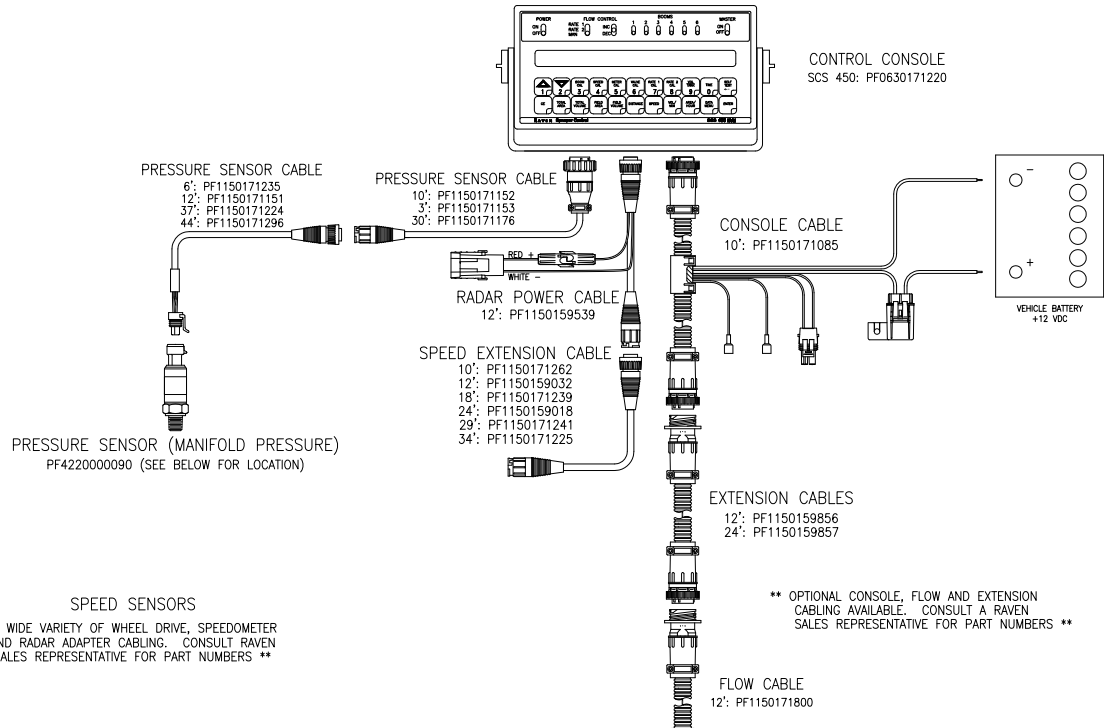

SCS 450 WITH ACCUFLOW, FAST VALVE SYSTEM (SINGLE SECTION BAR)

SPEED SENSORS
** WIDE VARIETY OF WHEEL DRIVE, SPEEDOMETER AND RADAR ADAPTER CABLING. CONSULT RAVEN SALES REPRESENTATIVE FOR PART NUMBERS **

REFER TO SAFETY SECTION IN MANUAL

ECO NO.	ORIGIN.	SERV. MGR.	PROD. CHAMP.	ENG.	DRAFT.	REV.	DRAWING NO.
E14555					MAP	A	PF0542800012