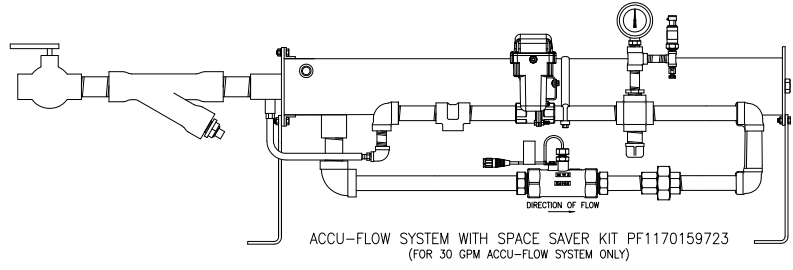

SCS 450 WITH ACCUFLOW, FAST VALVE SYSTEM (SINGLE SECTION BAR)

SPEED SENSORS
** WIDE VARIETY OF WHEEL DRIVE, SPEEDOMETER AND RADAR ADAPTER CABLING. CONSULT RAVEN SALES REPRESENTATIVE FOR PART NUMBERS **

REFER TO SAFETY SECTION IN MANUAL

ECO NO.	ORIGIN.	SERV. MGR.	PROD. CHAMP.	ENG.	DRAFT.	REV.	DRAWING NO.
E14555					MAP	A	PF0542800012