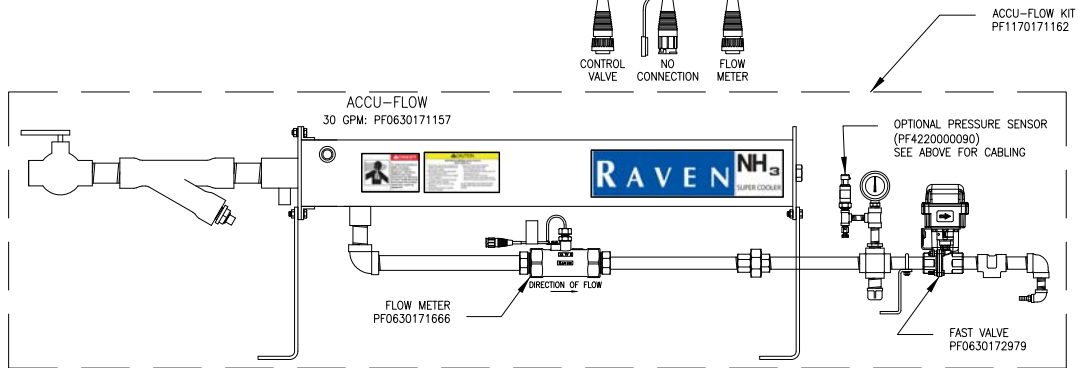

SCS 450 WITH ACCUFLOW, FAST VALVE SYSTEM (SINGLE SECTION BAR)

SPEED SENSORS
** WIDE VARIETY OF WHEEL DRIVE, SPEEDOMETER AND RADAR ADAPTER CABLING. CONSULT RAVEN SALES REPRESENTATIVE FOR PART NUMBERS **

REFER TO SAFETY SECTION IN MANUAL

ECO NO.	ORIGIN.	SERV. MGR.	PROD. CHAMP.	ENG.	DRAFT.	REV.	DRAWING NO.
E14555					MAP	A	PF0542800012